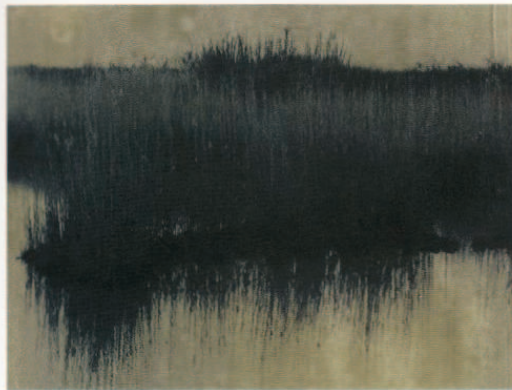

LAGUNA #22 - 2004